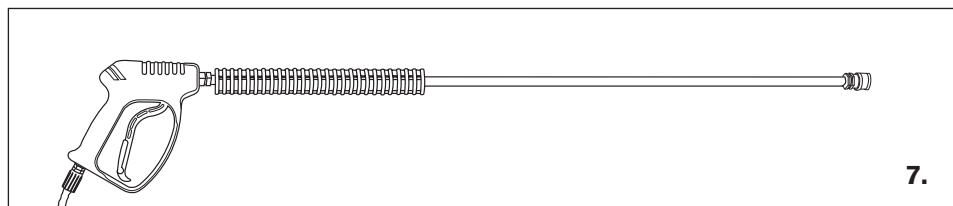

PRESSURE WASHER BREAKDOWN

PE-2565HWAARSP

REF #	DESCRIPTION	PART #
1	Frame	85.600.116
2	Engine - Honda GX200	Not For Resale
3	Pump - AR RCV3G25D	85.129.005B
4	Wheels	85.660.004BF
5	Soap Hose	85.400.005
6	Nozzle Set	85.210.035
7	Gun & Wand	85.205.026
8	Hose 50' x 3/8"	85.238.153