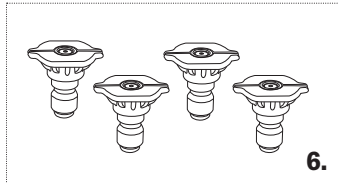

PRESSURE WASHER BREAKDOWN

PE-2565HWAARSP

REF #	DESCRIPTION	PART #
1	Frame	85.600.116
2	Engine - Honda GX200	Not For Resale
3	Pump - AR RCV3G25D	85.129.005B
4	Wheels	85.660.004BF
5	Soap Hose	85.400.005
6	Nozzle Set	85.210.035
7	Gun & Wand	85.205.026
8	Hose 50' x 3/8"	85.238.153