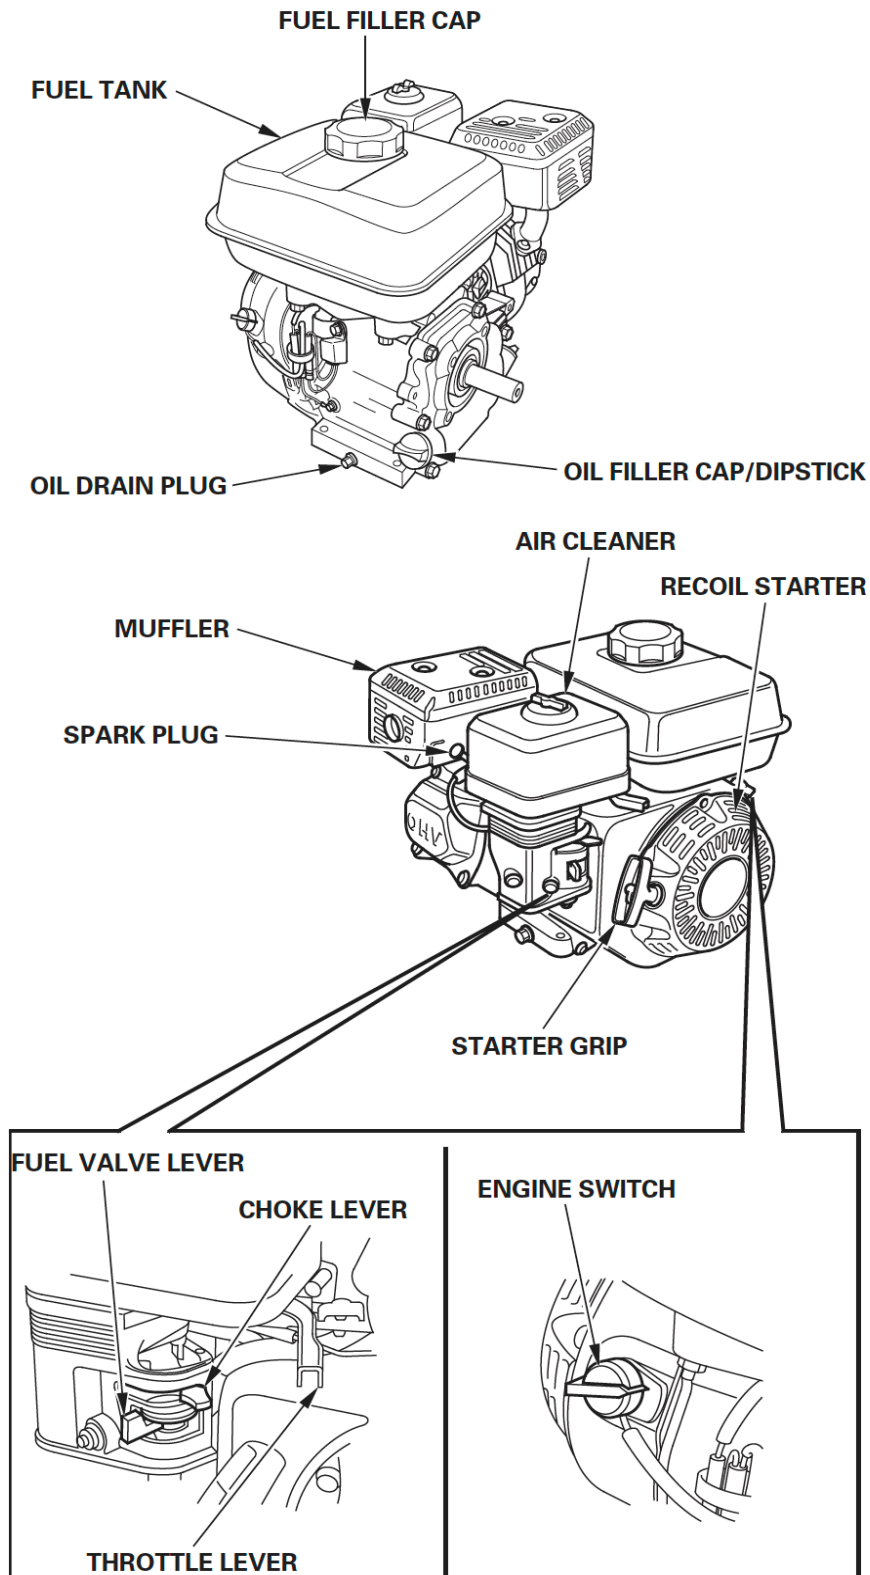

PRESSURE WASHER BREAKDOWN

PE-2565HWAARSP