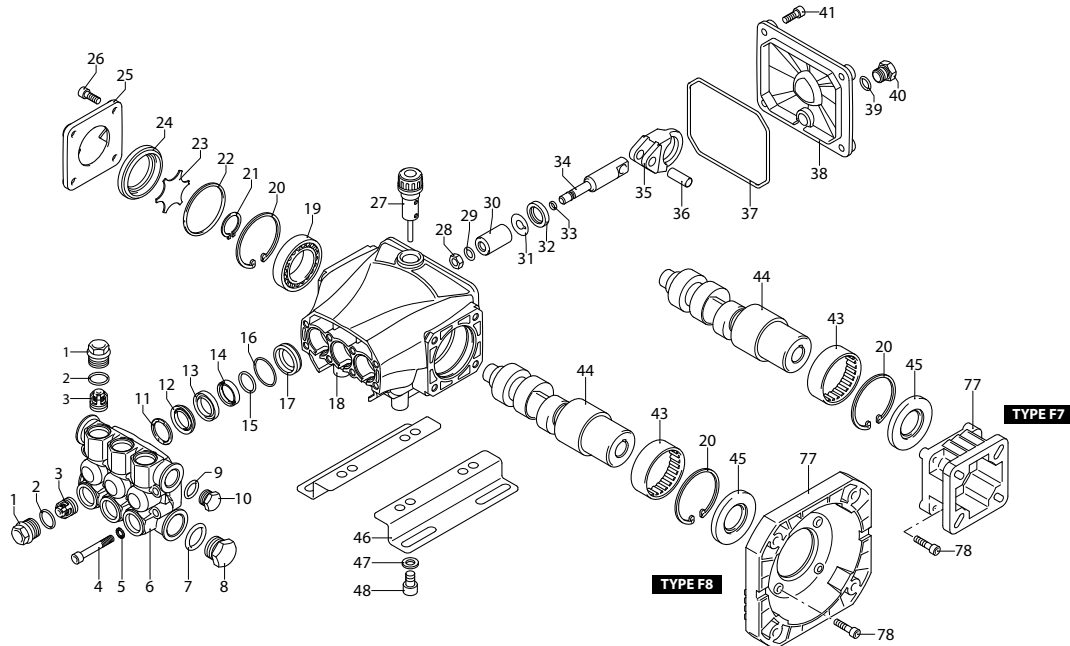

PRESSURE WASHER BREAKDOWN

PE-2565HWAARSP

PRESSURE WASHER BREAKDOWN

PE-2565HWAARSP

Repair Kits

Pos	Code	Description	Qty.	Pos	Code	Description	Qty.	Legend		
1	3200110	Plug	(216 in/lbs) 6	37	2760280	O-Ring	1	For ○	For ●	For ◆
2	120690	O-Ring	6	38	3200030	Rear cover	1	For RCV2G25E	For RCV3G25E	For RCV2G25D
3	2769050	Complete valve	(92 in/lbs) 6	39	820510	O-Ring	1			
4	800410	Screw	8	40	880581	Plug	1	For ■	For ⚡	For ★
5	1381550	Washer	8	41	3200220	Screw	4	For RCV25G27D	For RCV3G25D	For RCV35G25
6	3200020	Head	1	44	3201200	Crankshaft - Solid Shaft	○1			
7	180101	O-Ring	1	44	3200860	Crankshaft - Solid Shaft	◆1			
8	820361	Plug	(354 in/lbs) 1	44	3201180	Crankshaft - Solid Shaft	◆1			
9	740290	O-Ring	1	44	3201170	Crankshaft - Hollow Shaft	■1			
10	1980740	Plug	(221 in/lbs) 1	44	3200350	Crankshaft - Hollow Shaft	⚡1			
11	1780140	Ring	3	44	3200340	Crankshaft - Hollow Shaft	★1			
12	1780720	Gasket	3	42	3200330	Key	1			
13	3200130	Piston guide	3	43	2760350	Bearing	1			
14	3200142	Gasket	3	45	480671	Seal	1			
15	3200260	Ring	3	46	320210	Base	2			
16	770260	O-Ring	3	47	1322640	Washer	4			
17	3200120	Piston guide	3	48	850250	Screw	4			
18	3200010	Pump body	1	77	1320060	Flange (F7)	1			
19	1780490	Bearing	1	78	1200430	Screw	4			
20	1260790	Snap ring	2		AR64516	Oil	2			
21	1780550	Snap ring	1			<i>OIL CAPACITY - 9.81 OZ</i>				
22	395081	O-Ring	1							
23	3200090	Disc	1							
24	3200080	Oil indicator	1							
25	3200070	Cover	1							
26	1200430	Screw	(92 in/lbs) 8							
27	880130	Oil cap	1							
28	1260110	Nut	(106 in/lbs) 3							
29	1260100	Washer	3							
30	1260210	Piston guide	3							
31	1260091	Spacer	3							
32	1260460	Seal	3							
33	480480	O-Ring	3							
34	3200060	Piston guide	3							
35	3200040	Conrod	3							
36	1780050	Conrod pin	3							